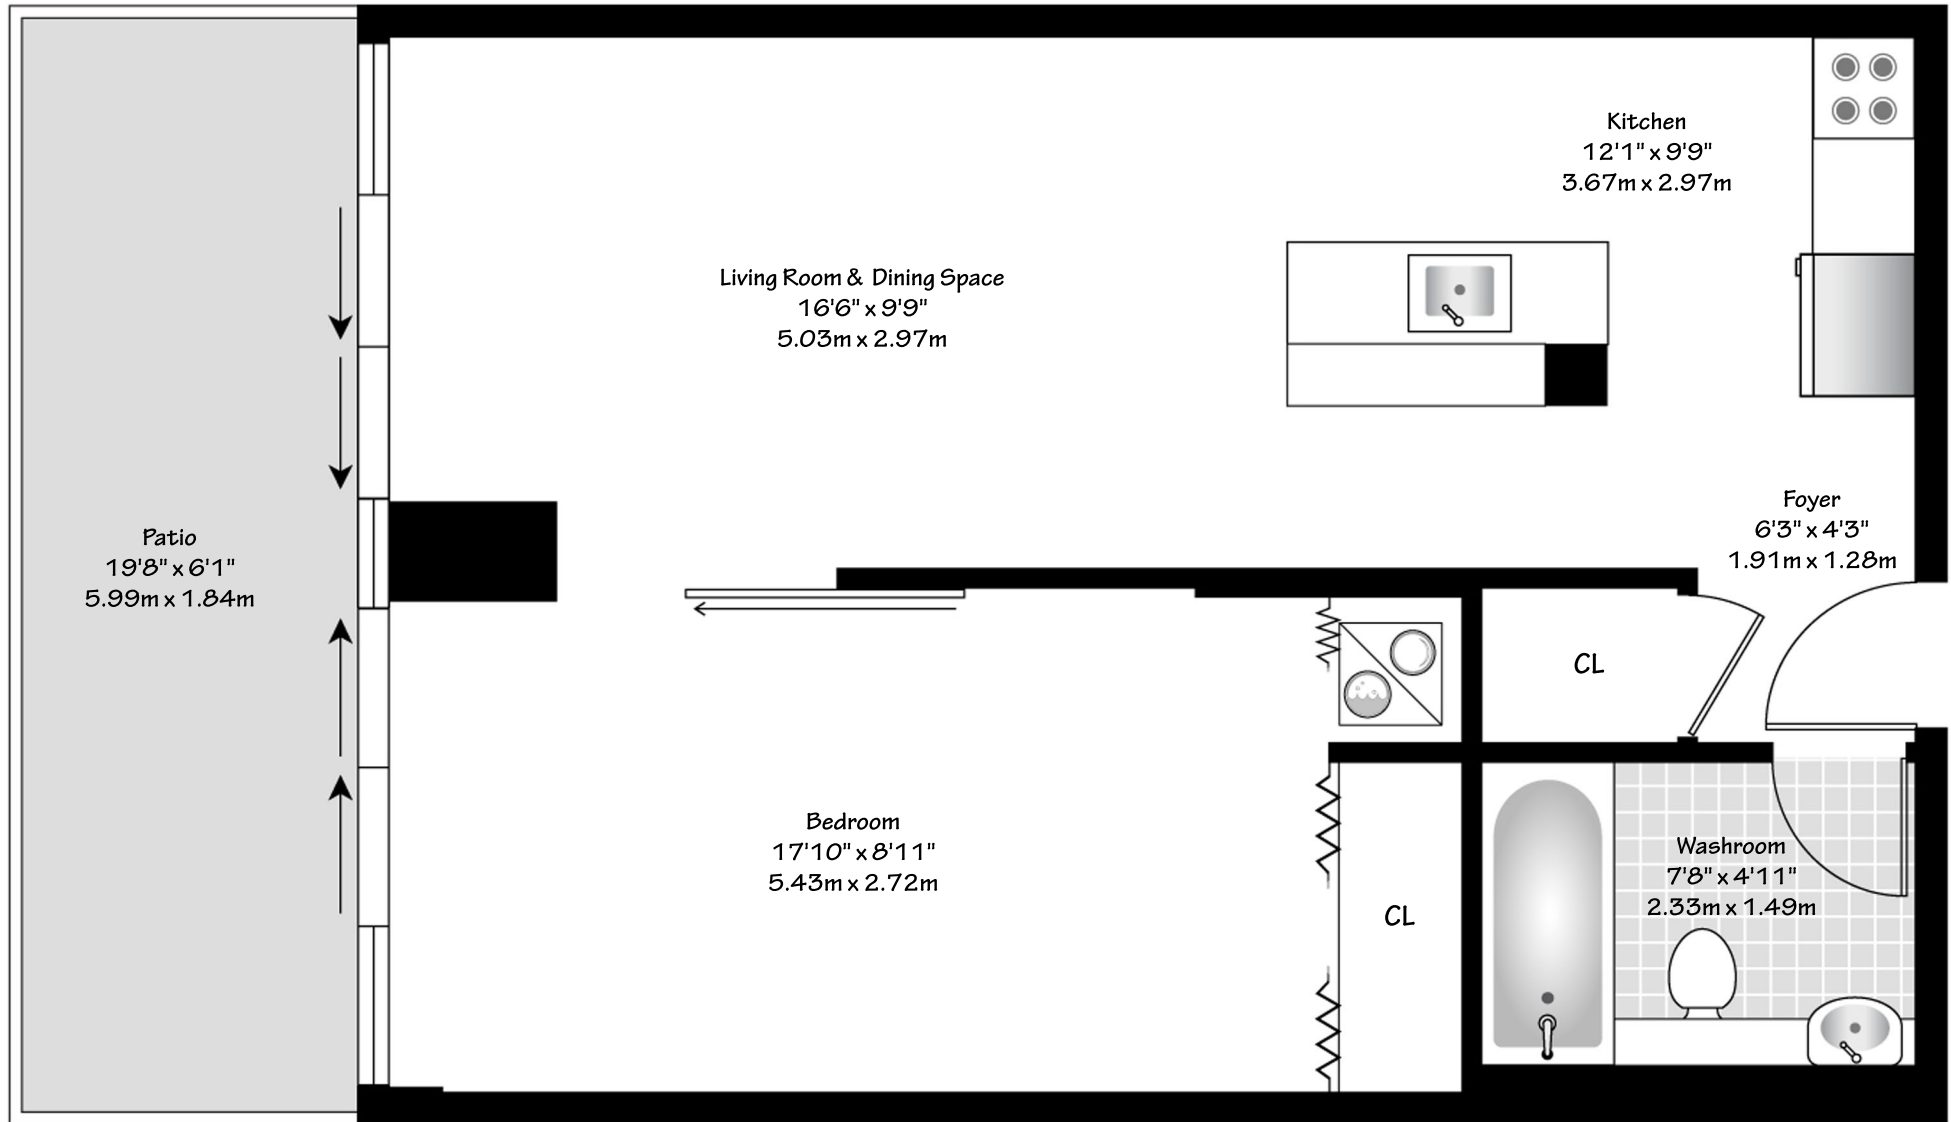

## SUITE 704

587 SQR.FT. (MPAC) + 120 SQR.FT. PATIO

8'0" CEILING HEIGHT

This floorplan is for illustrative purposes only and may contain minor errors due to on-site scanning accuracy.

All measurements and layouts must be verified by the buyer and buyer's agent.  
Internal area measurements are based on longest interior wall lengths.