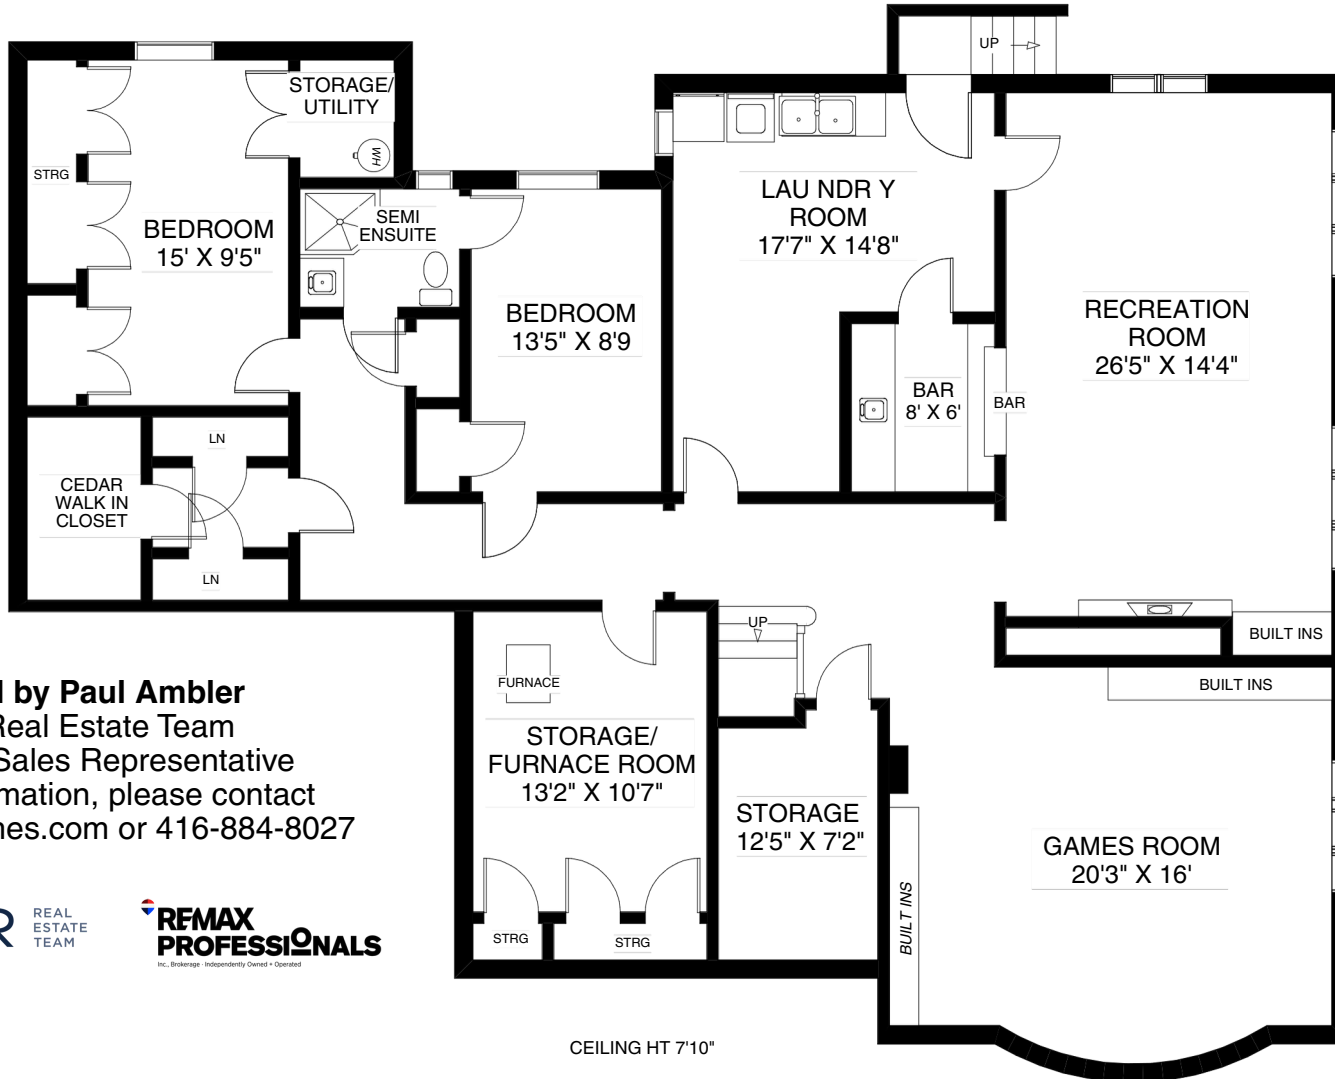

23 RAVENSBOURNE CRESCENT

Marketed by Paul Ambler
Ambler Real Estate Team
Team Lead, Sales Representative
For more information, please contact
paul@amblerhomes.com or 416-884-8027

AMBLER REAL ESTATE TEAM

REMAX PROFESSIONALS
Inc. Brokerage - Independently Owned & Operated

LOWER FLOOR
APPROXIMATELY 2,250 SQ FT

Note: Measurements & Calculations are approximate. Provided as a guideline only.