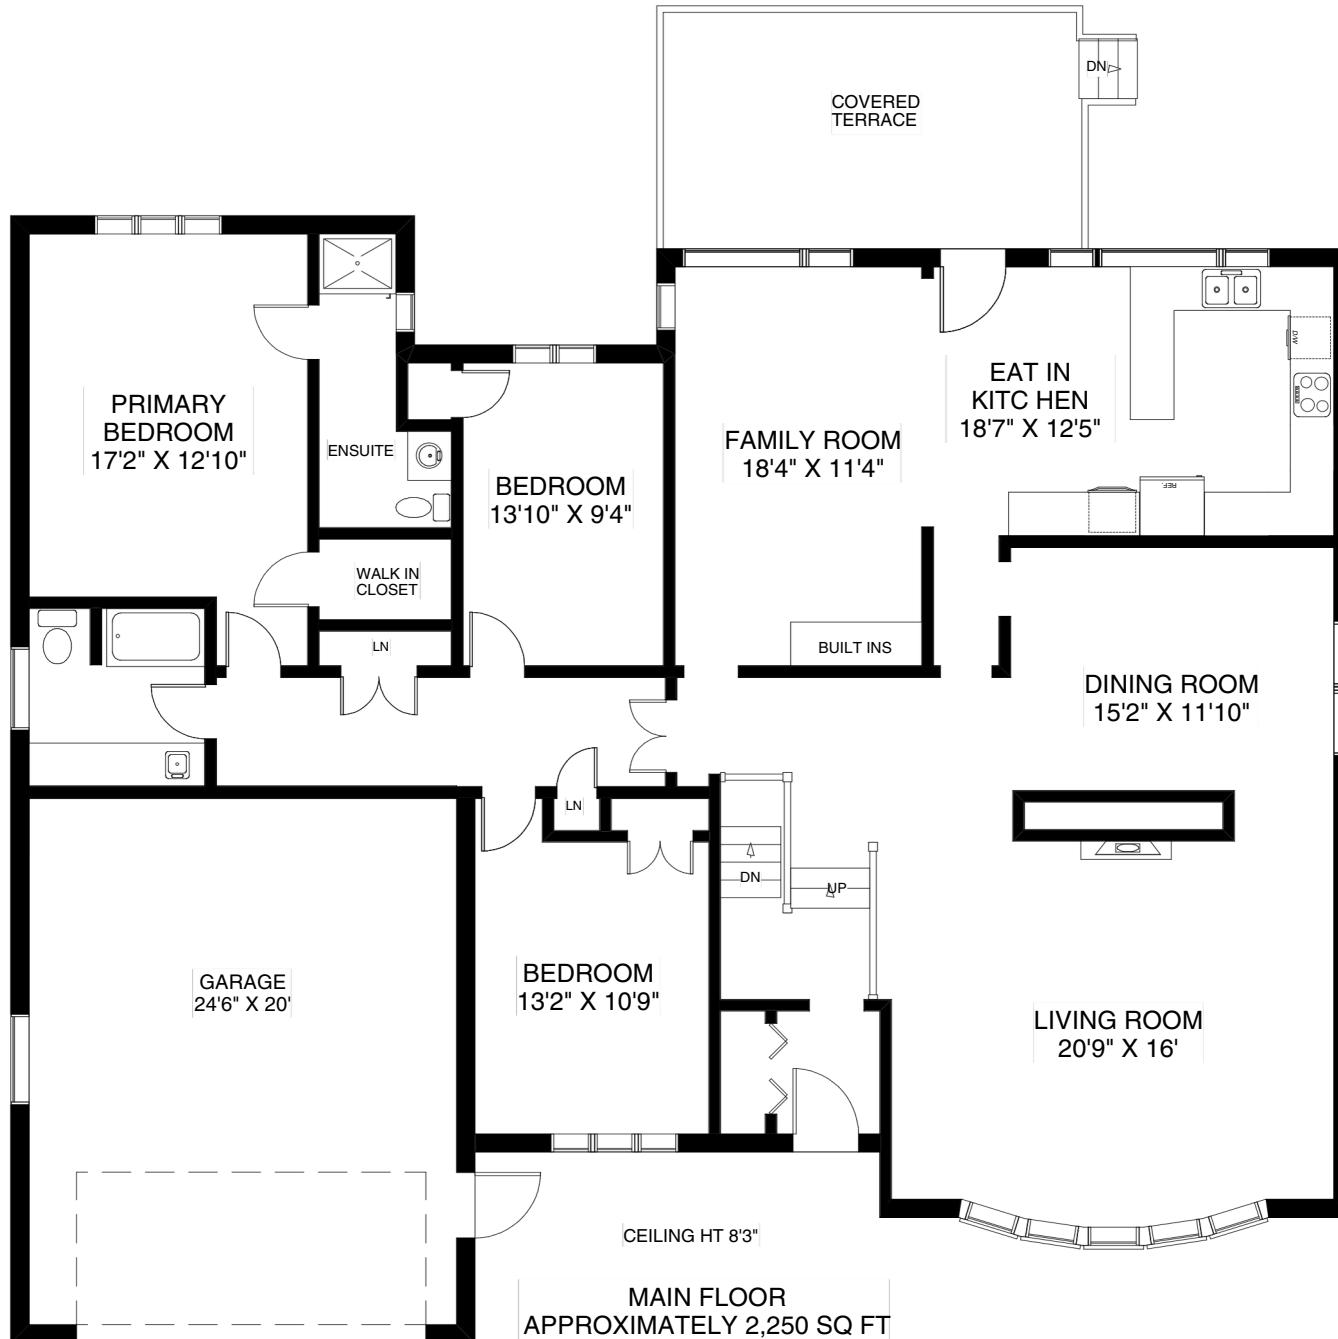

REMAX PROFESSIONALS
Inc. Brokerage - Independently Owned & Operated

LOWER FLOOR
APPROXIMATELY 2,250 SQ FT

Note: Measurements & Calculations are approximate. Provided as a guideline only.

23 RAVENSBOURNE CRESCENT